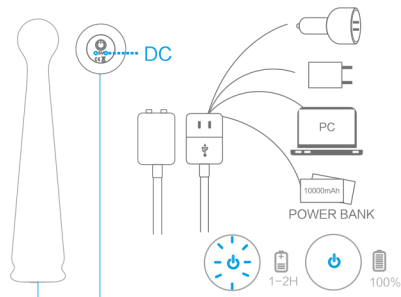

QUICK START GUIDE

1. SIZE

2. ON / OFF

3. SWITCH MODES

4. USB CHARGING

- Connect the device to USB port to charge .
- Do not use the device while charging.
- Please connect with power adapter below 5V.
- Can not keep in water for a long time.
- If the product can't be charged when electrified, please wait for 10 mins to confirm.