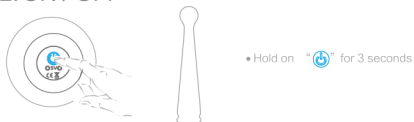

QUICK START GUIDE

1. SIZE

2. ON / OFF

3. SWITCH MODES

4. USB CHARGING

- Connect the device to USB port to charge .
- Do not use the device while charging.
- Please connect with power adapter below 5V.
- Can not keep in water for a long time.
- If the product can't be charged when electrified, please wait for 10 mins to confirm.