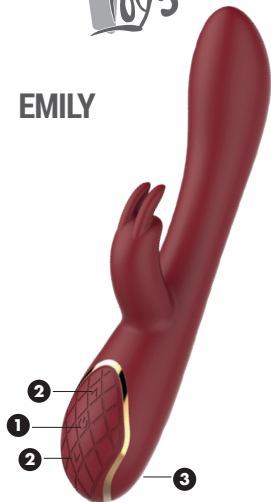

DREAM
toys®

EMILY

ROMANCE

Duo vibrator, made of silicone and ABS. It is phthalate-free, latex-free and 100% body safe. This vibrator has 2 motors, offering 7 vibration rhythms and 3 speeds for vaginal and clitoral stimulation. It is rechargeable with the included magnetic USB cable. Waterproof IPX7.

Long press the on/off button (1) to put the vibrator in stand-by mode. Short press the arrow buttons (2) to start and shift the vibrations. The upper arrow for the vibrations in the top part, the lower button for the vibrations in the clitoris stimulator. Long press the arrow buttons to stop the vibrations. Long press the on/off button to turn the vibrator off. To charge: gently insert the USB-plug into the charging socket (3).

FEATURES

PHthalate FREE

Vibrador dúo, fabricado en silicona y ABS. Es libre de ftalatos, látex y 100% seguro para el cuerpo. Este vibrador tiene 2 motores, ofreciendo 7 ritmos de vibración y 3 velocidades para la estimulación vaginal y del clítoris. Es recargable con el cable USB magnético incluido. IPX7 resistente al agua.