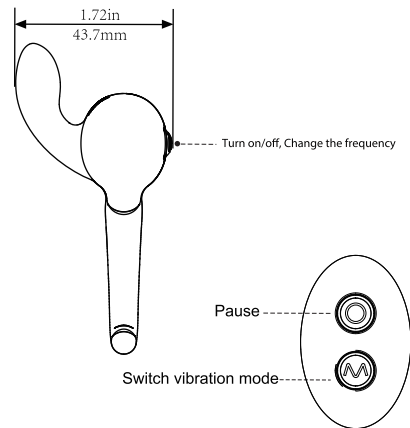

Cock Ring

User Manual

Specifications

Material	Silicone + ABS
Size	3.43*2.69*1.72 in
Net Weight	57.4g
Waterproof	IPX6
Working Frequency	10 frequencies
Working Time	About 35 mins
Noise	< 50db

Button Introduction

- Press the "⏻" button for 3s to turn round head on/off, press again to change the frequencies, 10 frequencies change cyclically.

How to Charge

1. Ⓞ is a waterproof charging hole;
2. Please use the charging cable included and insert into the charging hole, While the indicator on, the button flashes, the device starts charging.
3. It takes 40 minutes to fully charge for 35minutes non-stop-play. When fully charged, the indicator stops flash.