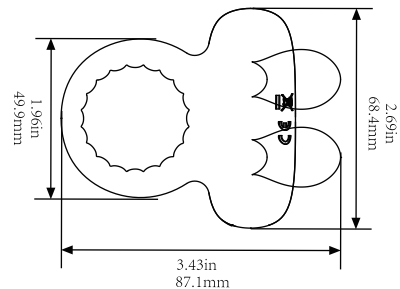

Cock Ring

User Manual

Specifications

Material	Silicone + ABS
Size	3.43*2.69*1.72 in
Net Weight	57.4g
Waterproof	IPX6
Working Frequency	10 frequencies
Working Time	About 35 mins
Noise	< 50db

Button Introduction

- Press the "⏻" button for 3s to turn round head on/off, press again to change the frequencies, 10 frequencies change cyclically.

How to Charge

1. Ⓞ is a waterproof charging hole;
2. Please use the charging cable included and insert into the charging hole, While the indicator on, the button flashes, the device starts charging.
3. It takes 40 minutes to fully charge for 35minutes non-stop-play. When fully charged, the indicator stops flash.