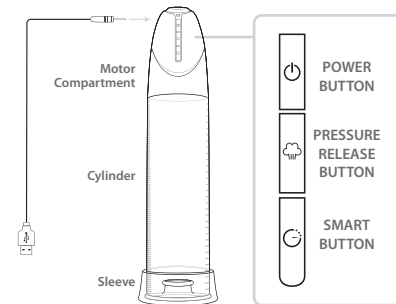

To turn on/off your Renegade IQ pump, hold the power button for 3 seconds.

MANUAL MODE:

Press Power Button to start suction, and press again to stop. Press Pressure Release Button to release pressure. Holding down the Pressure Release Button will release all pressure.