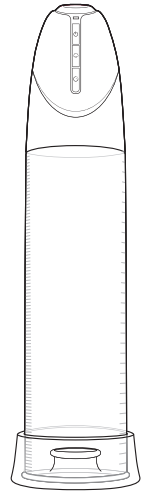

Renegade IQ PUMP

RECHARGEABLE

For warranty information, latest products, and news visit us at:

nsnovelties.com

HOW TO PLAY

Make sure your IQ pump is fully charged before use. LED light will flash while charging and glow solid when finished charging.

To turn on/off your Renegade IQ pump, hold the power button for 3 seconds.

MANUAL MODE:

Press Power Button to start suction, and press again to stop. Press Pressure Release Button to release pressure. Holding down the Pressure Release Button will release all pressure.