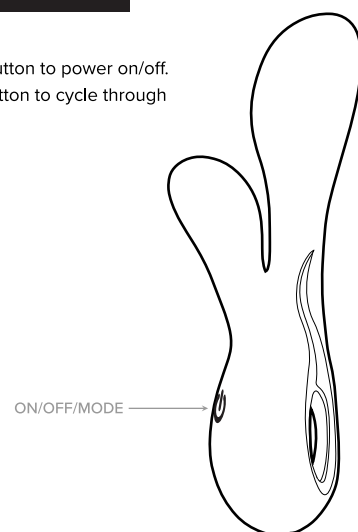

REVEL

GALAXY

For warranty information, latest products, and news visit us at:
nsnovelties.com

CARE

- * Turn off device when not in use.
- * Do not operate the device while charging.
- * Please follow the charge times indicated in the device specifications.
- * Wash after each use with liquid anti-bacterial soap and water.
- * Pat dry with soft, cotton towel and allow to air dry completely.

Product Dimensions: 6.14 x 1.73 x 1.5 (in)
IPX Rating: IPX7
Battery: Lithium Ion
Charge Time: Do not exceed 120 minutes
Run Time: 120 minutes
Modes: 10

PLAY

- * Press & hold button to power on/off.
- * Quick press button to cycle through modes.

CHARGE

- * The light will blink while the device is charging.
- * The light will become solid once the device is fully charged.