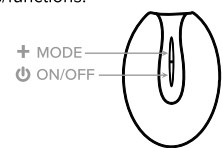

Renegade

THOR PROSTATE MASSAGER

For warranty information, latest products, and news visit us at:
nsnovelties.com

CARE

- Turn off device when not in use.
- Do not operate the device while charging.
- Please follow the charge times indicated in the device specifications.
- Wash after each use with liquid anti-bacterial soap and water.
- Pat dry with soft, cotton towel and allow to air dry completely.

Product Dimensions: Plug: 5.59 x 2.99 x 1.85 (in),
Remote: 2.48 x 1.77 x 1.02 (in)

IPX Rating: Plug: IPX5, Remote: IPX0

Battery: Plug: Lithium Ion,
Remote: CR2032

Charge Time: Do not exceed 150 minutes

Run Time: 90 minutes

Modes: 10

PLAY

- Press & hold button on massager for 2 seconds to power on/off.
- Double press button to turn heating function on/off.
- Quick press button to cycle through modes.

PLAYING WITH REMOTE

- To use the remote the massager must be powered on.
- Quick press the "+" button on the remote to cycle through speeds/functions.