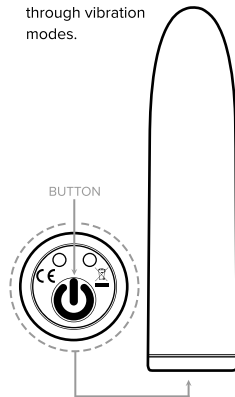

Product

Dimensions: 3.43 x 0.87 x 0.87 (in)

IPX Rating: IPX5

Battery: Lithium Ion

Charge Time: Do not exceed 90 minutes

Run Time: 60 minutes

Modes: 10

PLAY

- * Press & hold button on device for 2 seconds to power on/off.
- * Quick press to cycle through vibration modes.

CHARGE

- * The light will blink while the device is charging.
- * The light will become solid once the device is fully charged.