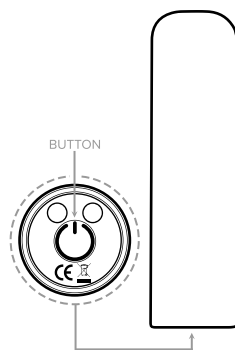

**Product**

**Dimensions:** 2.68 x 0.75 x 0.75 (in)

**IPX Rating:** IPX7

**Battery:** Lithium Ion

**Charge Time:** Do not exceed 90 minutes

**Run Time:** 60 minutes

**Modes:** 10

**PLAY**

- \* Press & hold button on device for 2 seconds to power on/off.
- \* Quick press to cycle through vibration modes.

**CHARGE**

- \* The light will blink while the device is charging.
- \* The light will become solid once the device is fully charged.