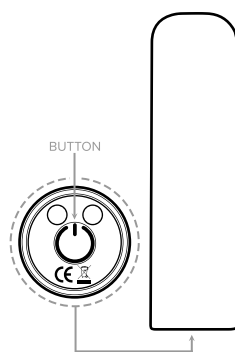

Product

Dimensions: 2.68 x 0.75 x 0.75 (in)

IPX Rating: IPX7

Battery: Lithium Ion

Charge Time: Do not exceed 90 minutes

Run Time: 60 minutes

Modes: 10

PLAY

- * Press & hold button on device for 2 seconds to power on/off.
- * Quick press to cycle through vibration modes.

CHARGE

- * The light will blink while the device is charging.
- * The light will become solid once the device is fully charged.