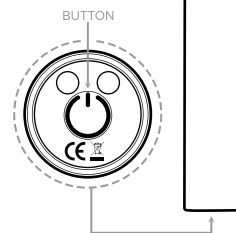

Product

Dimensions: 5.43 x 0.75 x 0.75 (in)

IPX Rating: IPX7

Battery: Lithium Ion

Charge Time: Do not exceed 120 minutes

Run Time: 60 minutes

Modes: 10

PLAY

- * Press & hold button on device for 2 seconds to power on/off.
- * Quick press to cycle through vibration modes.

CHARGE

- * The light will blink while the device is charging.
- * The light will become solid once the device is fully charged.