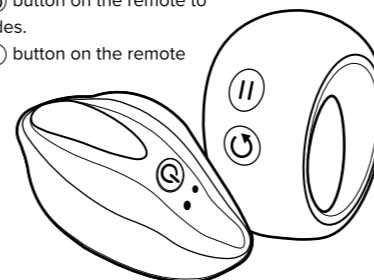

SET UP

- * After **Love Spouse** is downloaded, register and log into the App. (Bluetooth must be on. There is no personal information needed to register.)
- * Click "+" on homepage of App to scan the product QR code below to bind the App with mobile phone; Or click "+" to enter the product code "8849" to bind the App with mobile phone.

8849

PLAY

- * Press & hold the  button on vibe for 2 seconds to enter standby mode.
- * Quick press button to cycle through vibration modes.
- * Press & hold button on vibe for 2 seconds to power off.

PLAYING WITH REMOTE

- * To use the remote the device must be powered on.
- * Quick press the  button on the remote to cycle through modes.
- * Quick press the  button on the remote to start/pause.

CHARGE

- * The light will blink while the device is charging.
- * The light will become solid once the device is fully charged.

Product Dimensions: Bullet: 3.15 x 1.81 x 1.26 (in),
Remote: 2.2 x 2.13 x 1.22 (in)
IPX Rating: Vibe: IPX7, Remote: IPX4
Battery: Lithium Polymer
Charge Time: Do not exceed 90 minutes
Run Time: 70 minutes
Modes: 12