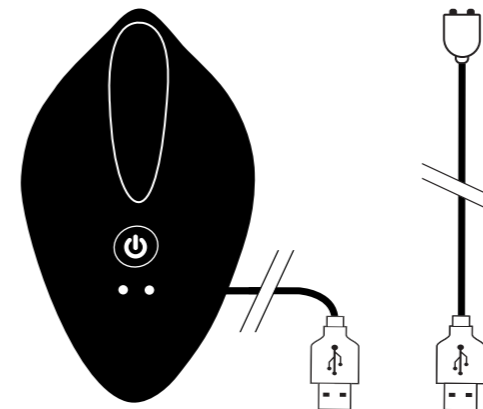

SET UP

- * After **Love Spouse** is downloaded, register and log into the App. (Bluetooth must be on. There is no personal information needed to register.)
- * Click "+" on homepage of App to scan the product QR code below to bind the App with mobile phone; Or click "+" to enter the product code "8849" to bind the App with mobile phone.

8849

PLAY

- * Press & hold the  button on vibe for 2 seconds to enter standby mode.
- * Quick press button to cycle through vibration modes.
- * Press & hold button on vibe for 2 seconds to power off.

PLAYING WITH REMOTE

- * To use the remote the device must be powered on.
- * Quick press the  button on the remote to cycle through modes.
- * Quick press the  button on the remote to start/pause.

CHARGE

- * The light will blink while the device is charging.
- * The light will become solid once the device is fully charged.

Product Dimensions: Bullet: 3.15 x 1.81 x 1.26 (in),
Remote: 2.2 x 2.13 x 1.22 (in)
IPX Rating: Vibe: IPX7, Remote: IPX4
Battery: Lithium Polymer
Charge Time: Do not exceed 90 minutes
Run Time: 70 minutes
Modes: 12