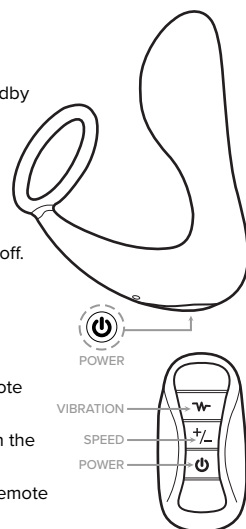

Renegade

SLINGSHOT II CR AND PROSTATE STIMULATOR

For warranty information, latest products, and news visit us at:
nsnovelties.com

CARE

- Turn off device when not in use.
- Do not operate the device while charging.
- Please follow the charge times indicated in the device specifications.
- Wash after each use with liquid anti-bacterial soap and water.
- Pat dry with a cotton towel and allow to air dry completely.

Product Dimensions: 4.72 x 1.3 x 4.02 (in)
Remote: 2.64 x 1.34 x 0.87 (in)
IPX Rating: Plug: IPX6, Remote: IPX7
Battery: Stimulator: Lithium Ion,
Remote: AAA
Charge Time: Do not exceed 120 minutes
Run Time: 70 minutes
Modes: 30

PLAY

- Press & hold power button on device for 2 seconds to enter standby mode.
- Quick press power button to activate and to cycle through modes.
- Press & hold power button on device for 2 seconds to power on/off.

PLAYING WITH REMOTE

- To use the remote the device must be powered on.
- Press & hold power button on remote for 2 seconds to power on/off.
- Quick press the vibration button on the remote to cycle through modes.
- Quick press the +/- button on the remote to cycle through speeds.