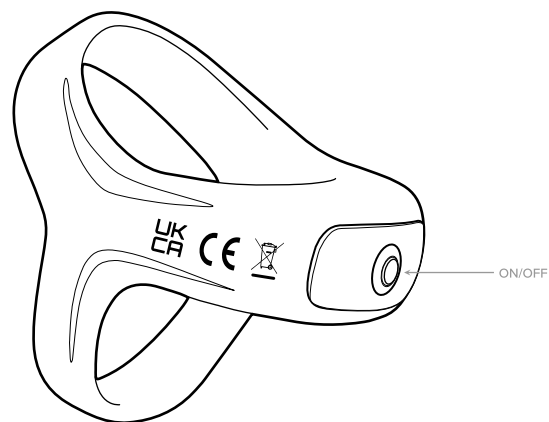

Renegade

EMPEROR VIBRATING RING

For warranty information, latest products, and news visit us at:
nsnovelties.com

CARE

- * Turn off device when not in use.
- * Do not operate the device while charging.
- * Please follow the charge times indicated in the device specifications.
- * Wash after each use with liquid anti-bacterial soap and water.
- * Pat dry with a cotton towel and allow to air dry completely.

Product Dimensions: 2.24 x 2.56 x 2.56 (in)
IPX Rating: IPX6
Battery: Lithium Ion
Charge Time: Do not exceed 90 minutes
Run Time: 50 minutes
Modes: 10

PLAY

- * Press and hold button on device for 2 seconds to power on/off.
- * Quick press button to cycle through modes.

CHARGE

- * The light will blink while the device is charging.
- * The light will become solid once the device is fully charged.