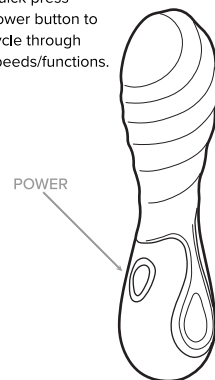

SEDUCTION

CHLOE

For warranty information, latest products, and news visit us at:
nsnovelties.com

CARE

- Turn off device when not in use.
- Do not operate the device while charging.
- Please follow the charge times indicated in the device specifications.
- Wash after each use with liquid anti-bacterial soap and water.
- Pat dry with a cotton towel and allow to air dry completely.

Product

1. **Dimensions:** 5.43x1.42x1.42(in)
   IPX Rating: IPX7 Waterproof
   30 min. immersion 3 ft.
   Battery: Rechargeable
   Charge Time: Do not exceed 120 minutes
   Run Time: 60 minutes
   Modes: 10

PLAY

- Press & hold power button for 2 seconds to power on/off.
- Quick press power button to cycle through speeds/functions.