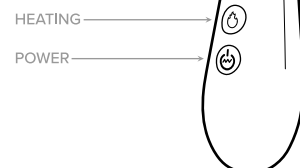

Product Dimensions: 7.87 x 2.36 x 1.38 (in)

IPX Rating: IPX7 Waterproof 30 min.
immersion 3 ft.

Battery: Rechargeable

Charge Time: Do not exceed 90 minutes

Run Time: 50 minutes

Modes: 10

PLAY

- * Press & hold power button for 2 seconds to power on/off.
- * Quick press the power button to cycle through speeds/functions.
- * Press heating button to activate heating function.

CHARGE

- * The light will blink while the device is charging.
- * The light will become solid once the device is fully charged.