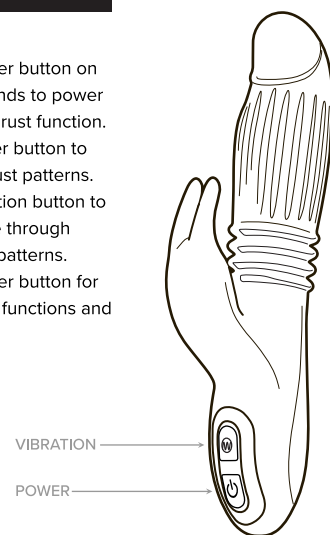

INYA

PASSION RECHARGEABLE RABBIT

For warranty information, latest products, and news visit us at:
nsnovelties.com

CARE

- * Turn off device when not in use.
- * Do not operate the device while charging.
- * Please follow the charge times indicated in the device specifications.
- * Wash after each use with liquid anti-bacterial soap and water.
- * Pat dry with a cotton towel and allow to air dry completely.

Product Dimensions: 8.74 x 1.54 x 2.56 (in)
IPX Rating: IPX5 Low pressure water resistant
Battery: Rechargeable
Charge Time: Do not exceed 150 minutes
Run Time: 60 minutes
Modes: 12

PLAY

- * Press & hold power button on device for 2 seconds to power on and activate thrust function.
- * Quick press power button to cycle through thrust patterns.
- * Quick press vibration button to activate and cycle through vibration speeds/patterns.
- * Press & hold power button for 2 seconds to end functions and power off.

CHARGE

- * The light will blink while the device is charging.
- * The light will become solid once the device is fully charged.