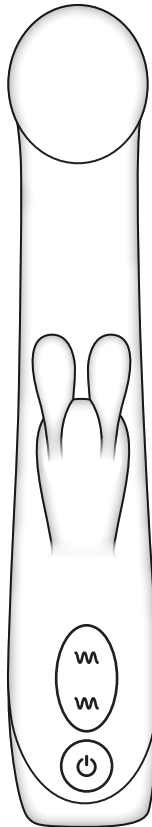

<http://www.evolvednovelties.com/>

EVOLVED
Love is Back

Product Specifications:

Category: Vibrator
User: Women
Material: ABS+RTV+silicone+PCB+Motors
Finish: Silicone
Size: H: 205 MM * 40 MM
Battery: lithium polymer
Voltage: 3.7V
Number of Vibrations: 7 kinds of frequencies
User time: after fully charged, it can last more than 2 hours
Sound Level: lower than 55 decibels.

CHARGING INSTRUCTIONS

This vibrator arrives partially charged, so it is recommended to fully charge before use.

Connect the USB plug into the USB port of your computer or other output and the other end of the DC charger into toy's input.

Initial charge will take about 2.5 hours, and subsequent charges also take about 2.5 hours to complete.

The indicator light will flash while device is charging, and remain solid when toy is fully charged. There is no danger of battery damage by overcharging, but it's recommended not to overcharge for long periods of time.

Once toy is turned on, press the top function button to cycle through seven different vibration speeds and patterns in the shaft, and the bottom button to cycle through seven different vibration speeds and patterns in the rabbit.